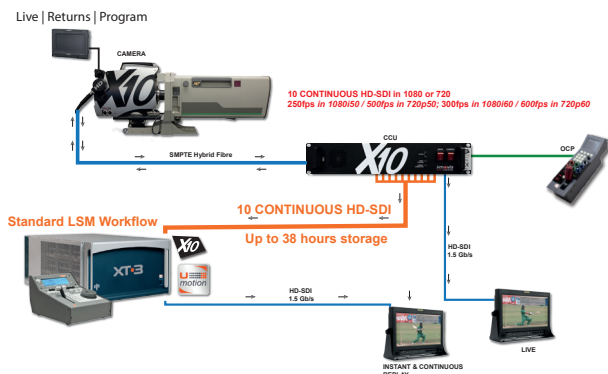

▼ FRAME RATE 3X	▼ FRAME RATE 6X	▼ FRAME RATE 10X
1080i50	75 FPS	150 FPS	250 FPS
1080i59.94	89.91 FPS	179.82 FPS	299.7 FPS
1080i60	90 FPS	180 FPS	300 FPS
720p50	150 FPS	300 FPS	500 FPS
720p59.94	179.82 FPS	359.64 FPS	599.4 FPS
720p60	180 FPS	360 FPS	600 FPS

CAMERA

▼ GENERAL

Sensor	12-bit CMOS with 10µm pixel
Effective picture elements	1920 x 1080
Lens mount	B4 Mount, PL Mount, Nikon F Mount
Recording Frame Rate	300fps real-time continuous super slow motion in 1080i60, or 600fps in 720p60
8-inch Color Viewfinder	Sony OLED, or any HD-SDI viewfinder
Operation temperature	0-40 degrees C (32-104 F)
Mounting	V-Wedge Quicklock Mount
Dimensions (W x H x L)	180 x 325 x 370 mm
Weight	9 Kg (19.84 lb)

▼ INPUT/OUTPUT CONNECTORS

Viewfinder connector	BNC type, 1.0Vp-p 75 Ω
DC (12V/1.5A)	5-pin Hirose
Lens connector	12-pin Hirose
Hybrid fiber connector	LEMO EDW.3K.93C.TLC / SMPTE 304 Tajimi / Fischer / Rosenberger connector (optional)

▼ TRANSMISSION

Transmission cable	SMPTE 311 Hybrid Cable up to 1,000m

Shed boxes available to use with ordinary single mode fiber (extended distance between CCU and camera)

X10 SSM CAMERA SYSTEM WORKFLOW

CAMERA CONTROL UNIT (CCU)

▼ GENERAL

Dimensions (W x H x D)	438 (19inch rack) x 88 (2U) x 465 mm
Weight	7 Kg (15.43 lb)
Operation temperature	0-40 degrees C (32-104 F)
Operation humidity	Max 80 % (non-condensing)

▼ CONNECTORS

SDI-in	4 x BNC 1ch 1.0Vp-p 75 Ω
SDI-out	6 x BNC 1ch 1.0Vp-p 75 Ω
X10 Interface to XT3	10 BNC
AES out	1 BNC
Control data	RJ45 x 3
Tally (R, G)	Input Relay Contact
Genlock	SD Analog Black Burst (Bi-Level) or HD Tri-Level Sync
Hybrid Fiber Connection	LEMO FMW.3k93C. SMPTE 304 Tajimi / Fischer / Rosenberger Connector (optional)

▼ VIDEO OUTPUT & INPUT FORMATS

Video Output & Input Formats	HD-SDI 1080i 50 / 59.98 / 60 HD-SDI 720p 50 / 59.98 / 60

▼ INTERCOM - AUDIO

Line Level	+4dBu Nominal
Intercom ENG/PROD	4-wire System (Balanced)
Intercom PGM	Balanced Input
Microphone output	2 x 3-pin XLR
Head set connector	5-pin XLR
Volume control	ENG, PROD, PGM

▼ POWER

Power requirements	AC 80 V to 240V, 47 to 63 Hz
Power connector	IEC type, 3-pin male
Power consumption	280VA max. with camera

OPERATIONAL CONTROL PANEL (OCP)

User interface	Graphical TouchScreen, Rotary Knobs
Power connector	XLR 4-pin 12 Vdc
Control Data	RJ45 / Up to 100m between CCU and OCP
Dimensions (W x H x L)	99 x 116 x 355 (323) mm
Weight	2 kg (4.41 lb)

INTERCOM - AUDIO

Head set connector	5-pin XLR
Microphone input	2 x 3-pin XLR
Volume control	ENG, PROD, PGM